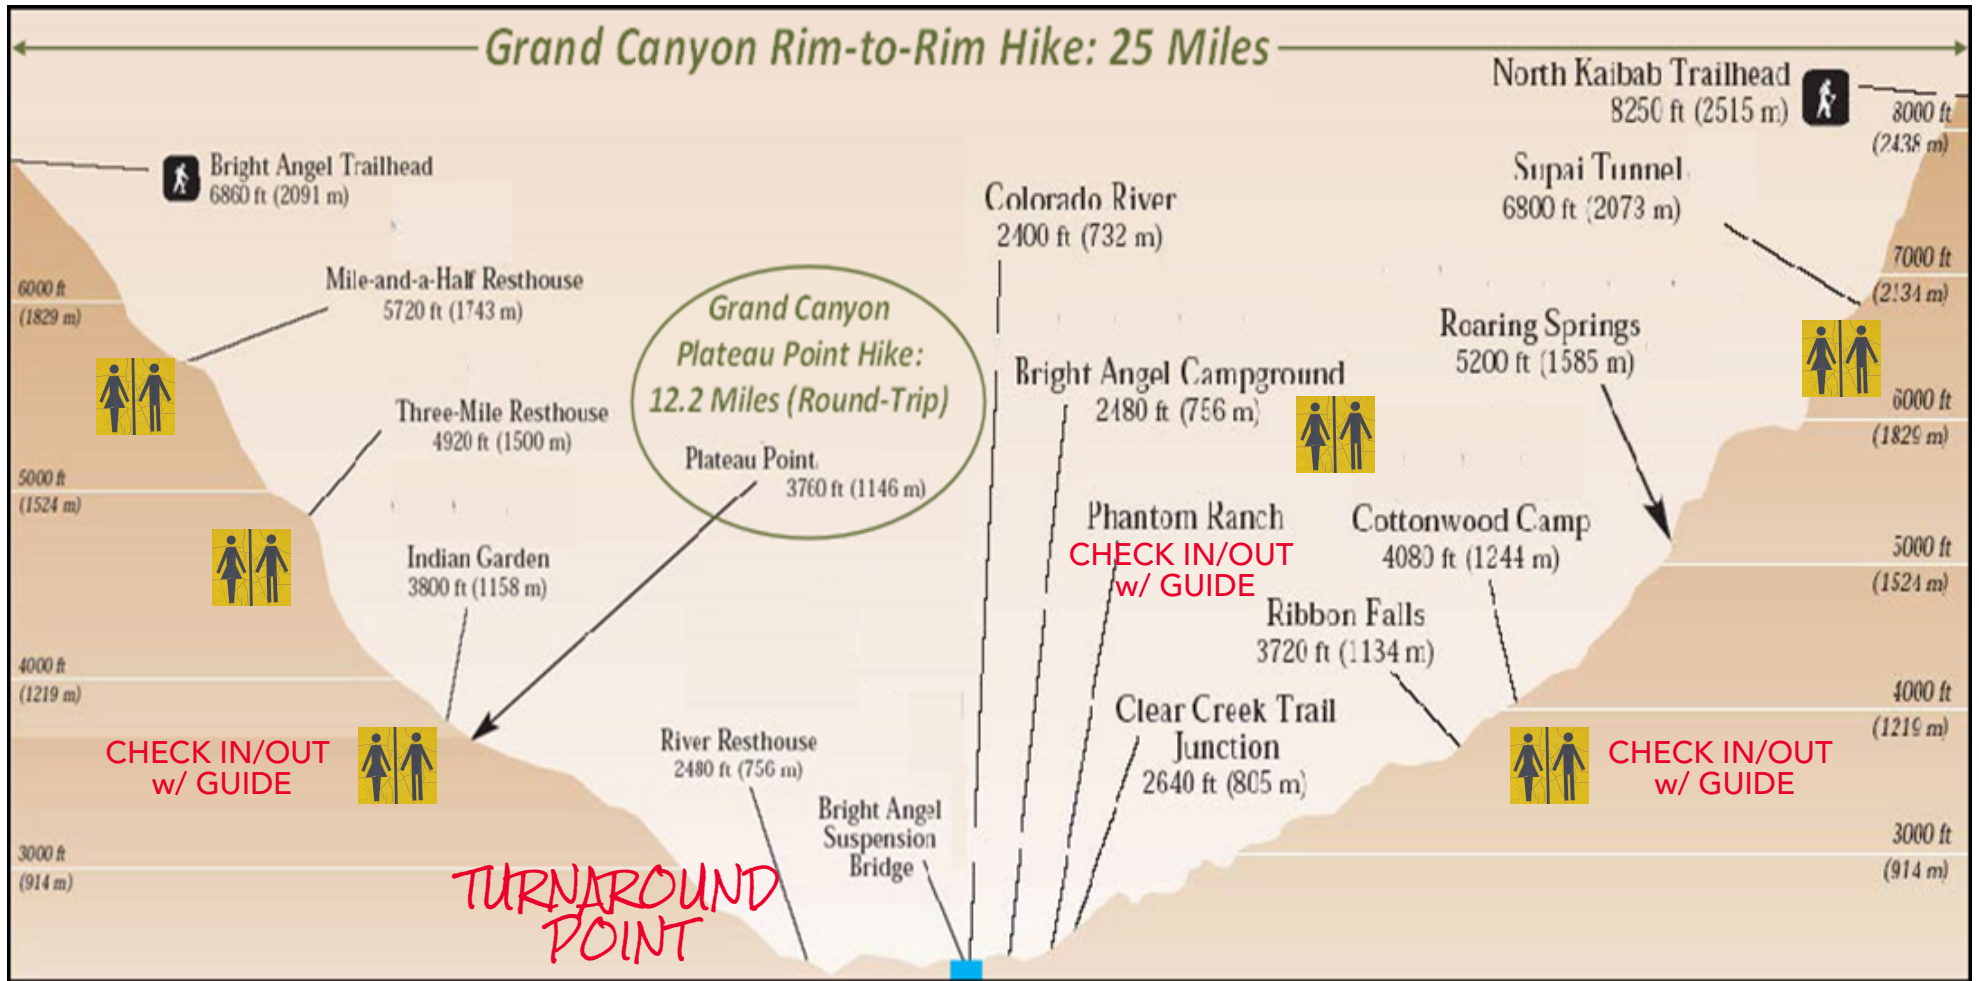

South to North

Restrooms

CHECK IN/OUT
w/ GUIDE

Havasupai (formerly Indian) Garden, River Resthouse, Phantom Ranch & Cottonwood