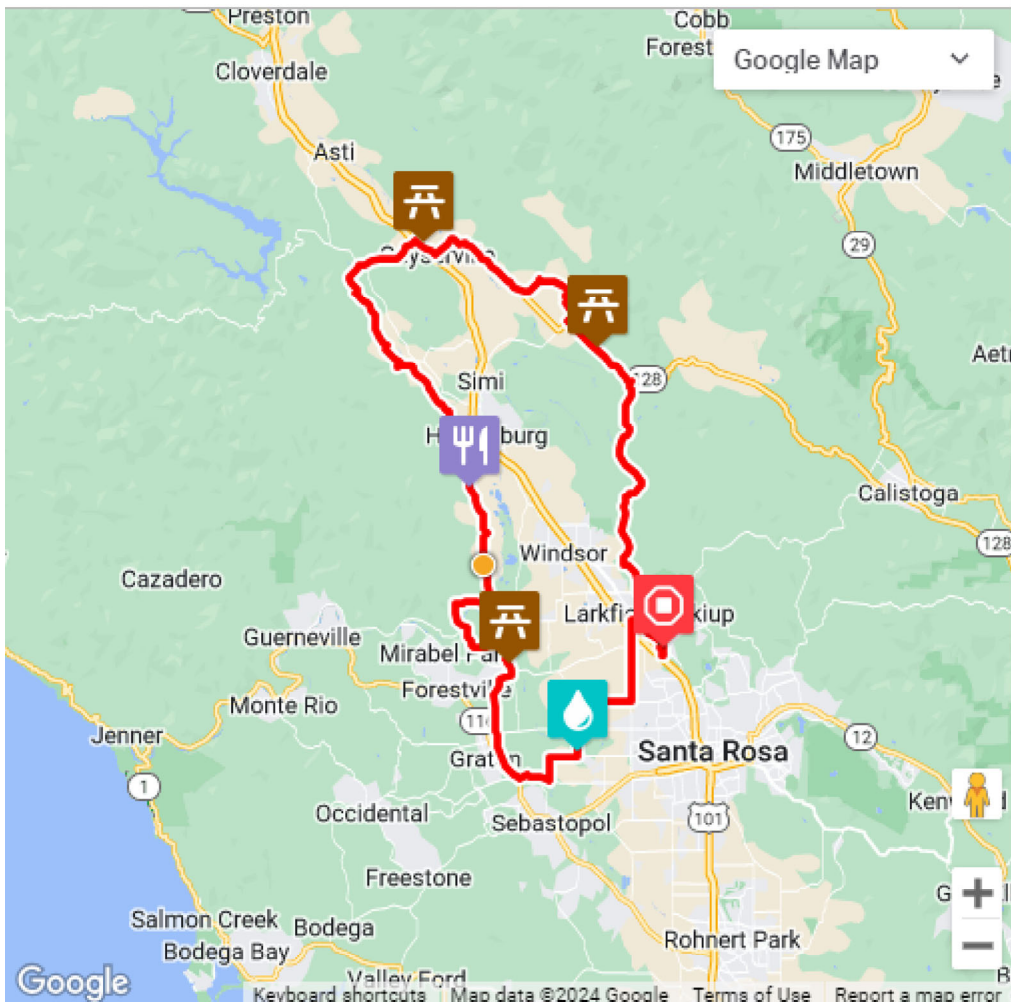

Giro Bello 50K (new)

[View Full Version](#) [Send to Device](#)

Giro Bello Metric Century

[View Full Version](#) [Send to Device](#)

Giro Bello 100 mile

[View Full Version](#) [Send to Device](#)

RWGPS Cycle ▾