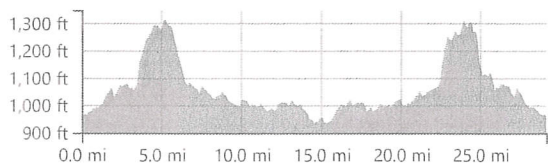

CFL 30-mile Route

<https://www.strava.com/routes/19418651>

29.18 mi
Distance

1,387 ft
Elevation Gain

Road
Ride Type

Est. Moving Time: 1:56:39

Route recommendations may be incomplete and/or inaccurate and may contain sections of private land and/or sections of terrain that could be challenging or hazardous. Always use your best judgement about the safety of road and trail conditions and follow traffic and property laws. Est. Moving Time based on your avg speed of 15.0 mi/h over last 4 weeks

DIRECTION	DISTANCE (miles)
Proceed	0.0
Proceed	0.5
Continue on Walter Road	0.5
Left onto Pearce Mill Road	0.5
Proceed onto Pearce Mill Road	1.0
Proceed onto Pearce Mill Road	1.9
Proceed onto Pearce Mill Road	2.9
Right onto Logan Road	3.3
Proceed onto Logan Road	3.5
Proceed onto Logan Road	4.3

Proceed onto Mars Evans City Road	19.2
Proceed onto Mars Evans City Road	20.4
Continue on Crowe Avenue	20.9
Proceed onto Crowe Avenue	21.0
Right onto Pittsburgh Street	21.2
Proceed onto Pittsburgh Street	21.4
Continue on Warrendale Road	21.7
Proceed onto Warrendale Road	21.9
Left onto Treesdale Drive	22.2
Proceed onto Treesdale Drive	22.5
Proceed onto Treesdale Drive	23.0
Proceed onto Treesdale Drive	23.4
Proceed onto Treesdale Drive	23.5
Continue	23.5
Right onto Warrendale Road	23.5
Proceed onto Warrendale Road	23.6
Proceed onto Warrendale Road	23.9
Continue	23.9
Left onto Pearce Mill Road	24.0
Proceed onto Pearce Mill Road	24.2
Proceed onto Pearce Mill Road	24.4
Proceed onto Pearce Mill Road	24.8
Proceed onto Pearce Mill Road	25.5
Proceed onto Pearce Mill Road	26.4
Proceed onto Pearce Mill Road	26.8
Proceed onto Pearce Mill Road	27.7
Proceed onto Pearce Mill Road	28.4
Continue on Walter Road	28.5
Left	28.6
Proceed	28.9
Arrive at Finish	29.1