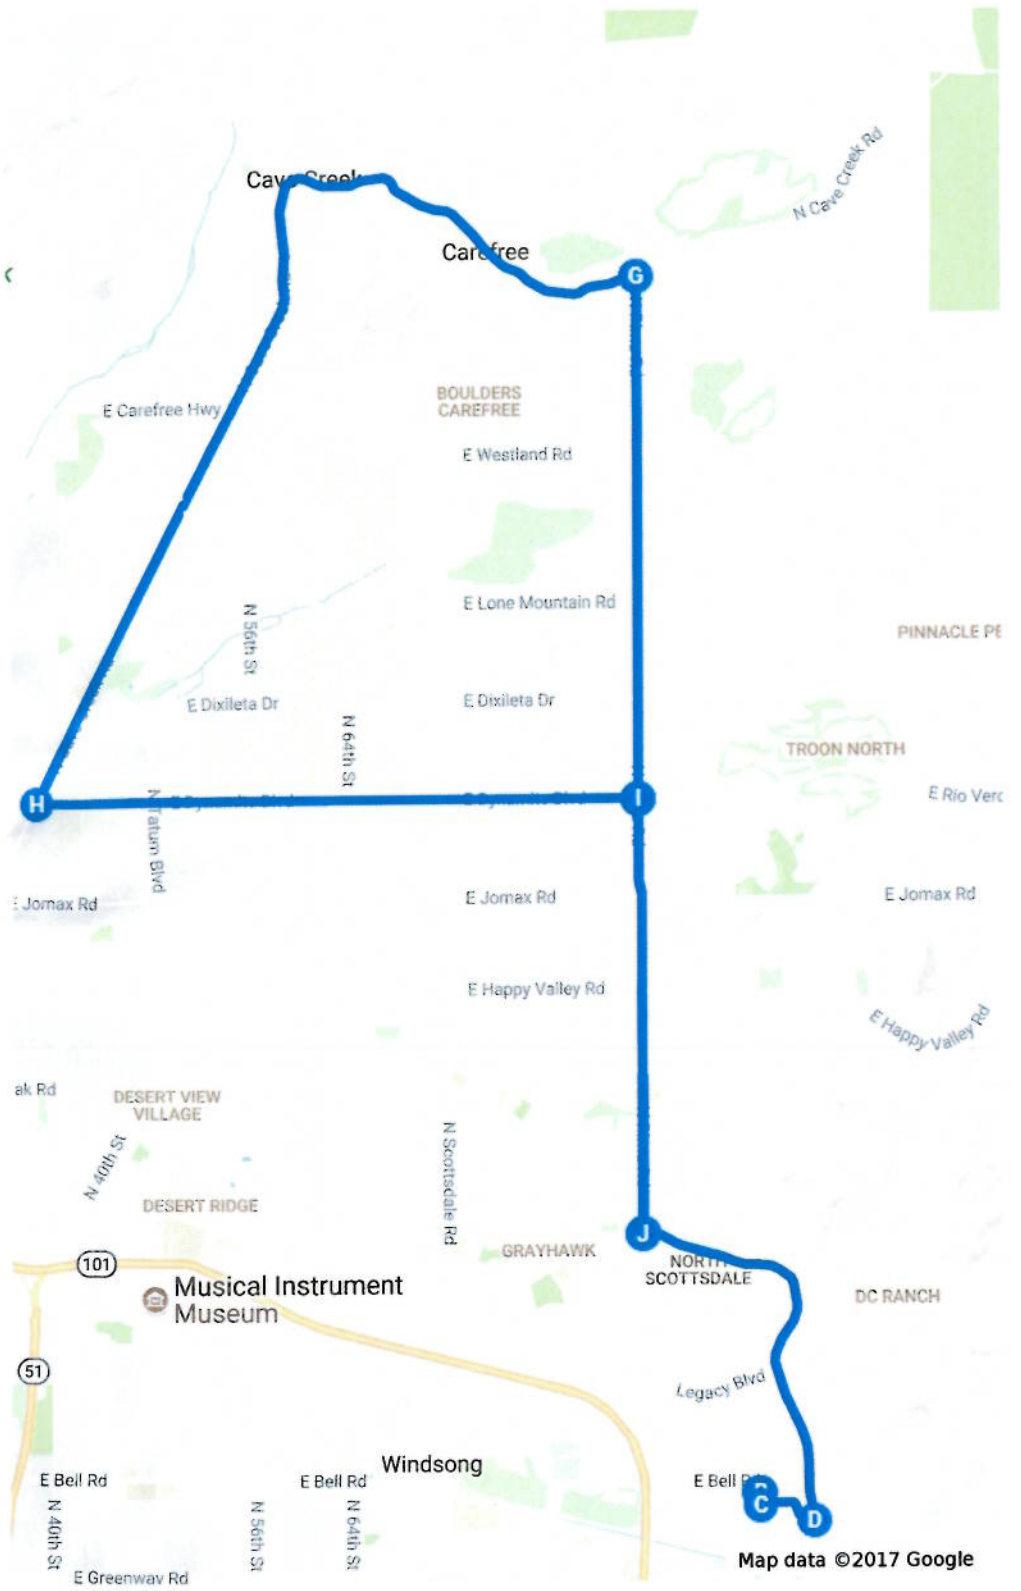

20 Mile Route CF Cycle for Life

Directions from Start line! to Finish line!

- A** Start line!
- B** Turn right onto N 98th St
- C**
- Turn left on to E Paradise Lane
- D**
- Turn left on to N Thompson Peak Pkwy
- E** Turn right on to N Pima Rd
- F**
- Turn around point- Rest Stop- N Pima Rd/E Dynamite Blvd
- G**
- Turn left on to E Thompson Peak Pkwy
- H**
- Turn right on to E Paradise Lane
- I** Turn right on to N 98th St.
- J** Finish line!

40 Mile Route CF Cycle for Life

65 Mile Route CF Cycle for Life