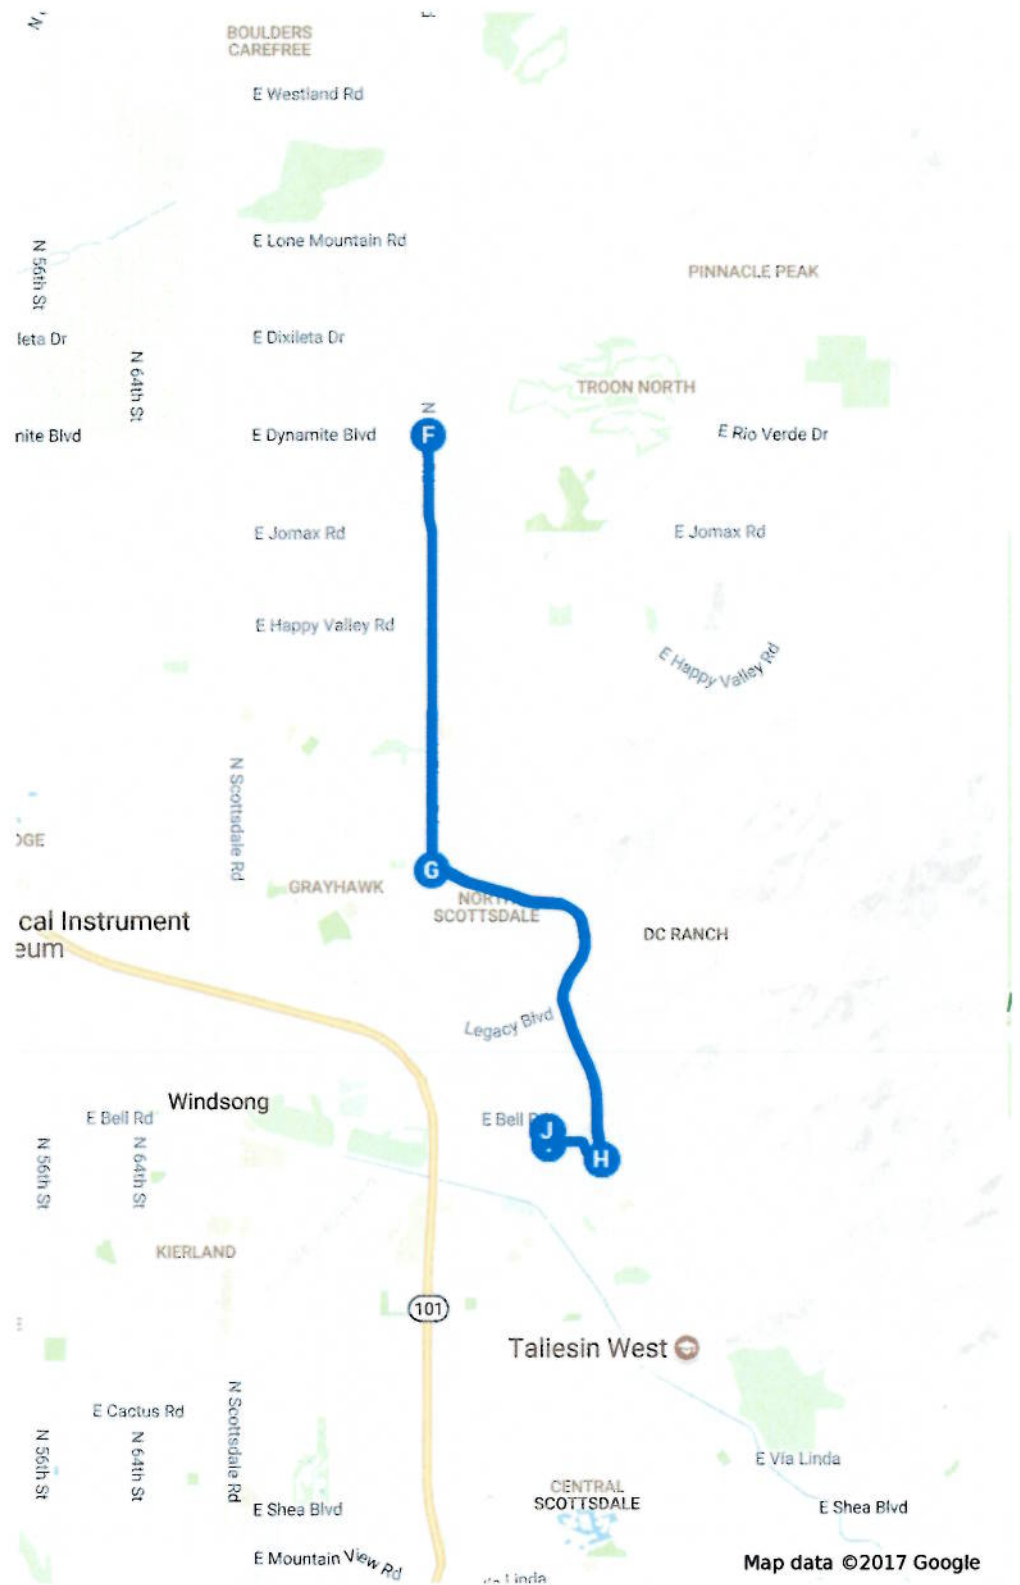

20 Mile Route CF Cycle for Life

Directions from Start line! to Finish line!

- A** Start line!
- B** Turn right onto N 98th St
- C**
- Turn left on to E Paradise Lane
- D**
- Turn left on to N Thompson Peak Pkwy
- E** Turn right on to N Pima Rd
- F**
- Turn around point- Rest Stop- N Pima Rd/E Dynamite Blvd
- G**
- Turn left on to E Thompson Peak Pkwy
- H**
- Turn right on to E Paradise Lane
- I** Turn right on to N 98th St.
- J** Finish line!

40 Mile Route CF Cycle for Life

65 Mile Route CF Cycle for Life